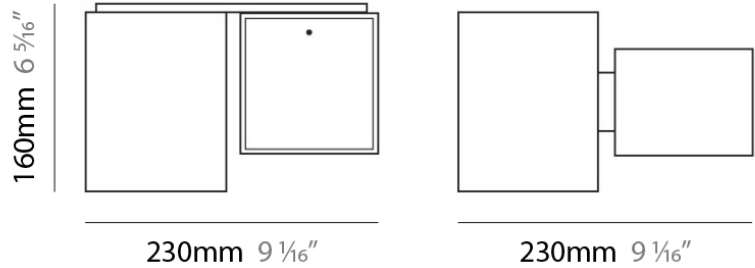

DOMINO SURFACE

D82074

PROJECT	_____
TYPE	_____
NOTES	_____
QUANTITY	_____
DATE	_____

GENERAL

Series: Domino
Brand: Panzeri
Division: Design
Mounting Type: Surface
Mounting Location: Ceiling

PHYSICAL

Shape: Cube
Length (mm): 230
Length (in): 9
Width (mm): 230
Width (in): 9
Height (mm): 160
Height (in): 6 5/16
Light Distribution: Direct
Weight (kg): 1.8
Weight (lbs): 4
Diffuser: Frosted White Glass
Fixture Material: Stainless Steel

ELECTRICAL

Number of Lamps: 2
Lamp Type: LED Retrofit
Lamp Shape: T4
Bulb Included: Bulb Not Included
Total Output Wattage (W): 6
Max. Wattage Per Lamp (W): 3
Lamp Base: G9
Input Voltage (V): 120

LED

OPTICAL

RATINGS AND CERTIFICATIONS

Certified By: CSA Certified to UL and CSA Standards
IP rating: IP40