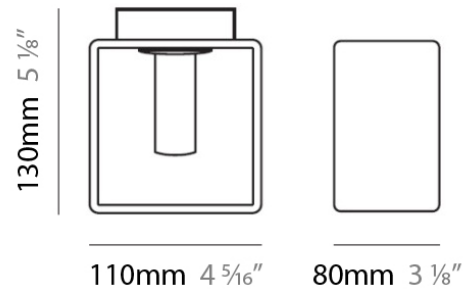

DOMINO SURFACE

D82033-WHI

GENERAL

Series: Domino
Brand: Panzeri
Division: Design
Mounting Type: Surface
Mounting Location: Ceiling
Subcategory: Ambient

PHYSICAL

Shape: Rectangle
Length (mm): 110
Length (in): 4 ⁵/₁₆"
Width (mm): 80
Width (in): 3 ¹/₈"
Height (mm): 130
Height (in): 5 ¹/₈"
Extension (in): 5 ¹/₈"
Light Distribution: Direct / Indirect
Weight (kg): 1.23
Weight (lbs): 2.71
Diffuser: Matte White Blown Glass
Fixture Material: Glass / Aluminum

ELECTRICAL

Number of Lamps: 1
Lamp Type: LED Retrofit / Halogen
Lamp Shape: T4
Bulb Included: Bulb Not Included
Total Output Wattage (W): 13 / 60
Max. Wattage Per Lamp (W): 13 / 60
Lamp Base: G9
Input Voltage (V): 120

LED

OPTICAL

RATINGS AND CERTIFICATIONS

Certified By: CSA Certified to UL and CSA Standards
IP rating: IP20