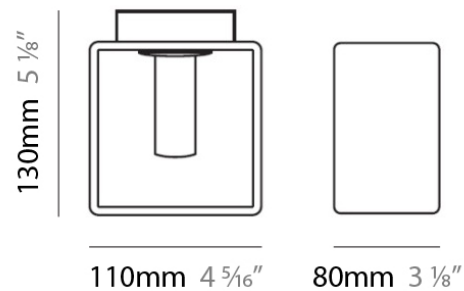

Length (mm): 110
 Length (in): 4 ⁵/₁₆
 Width (mm): 80
 Width (in): 3 ¹/₈
 Height (mm): 260
 Height (in): 10 ¹/₄
 Max. Overall Height (mm): 2260
 Max. Overall Height (in): 89
 Weight (kg): 1.23
 Weight (lbs): 2.71
 Diffuser: Matte White Blown Glass

Shape: Rectangle

Length (mm): 110

Length (in): 4 ⁵/₁₆

Width (mm): 80

Width (in): 3 ¹/₈

Height (mm): 130

Height (in): 5 ¹/₈

Extension (in): 5 ¹/₈

IP rating: IP40

DOMINO SURFACE

D82033-WHI

GENERAL

Series: Domino
Brand: Panzeri
Division: Design
Mounting Type: Surface
Mounting Location: Ceiling
Subcategory: Ambient

PHYSICAL

Shape: Rectangle
Length (mm): 110
Length (in): 4 ⁵/₁₆"
Width (mm): 80
Width (in): 3 ¹/₈"
Height (mm): 130
Height (in): 5 ¹/₈"
Extension (in): 5 ¹/₈"
Light Distribution: Direct / Indirect
Weight (kg): 1.23
Weight (lbs): 2.71
Diffuser: Matte White Blown Glass
Fixture Material: Glass / Aluminum

PHYSICAL

Shape: Cube
Length (mm): 230
Length (in): 9
Width (mm): 230
Width (in): 9
Height (mm): 160
Height (in): 6 5/16
Light Distribution: Direct
Weight (kg): 1.8
Weight (lbs): 4
Diffuser: Frosted White Glass
Fixture Material: Stainless Steel